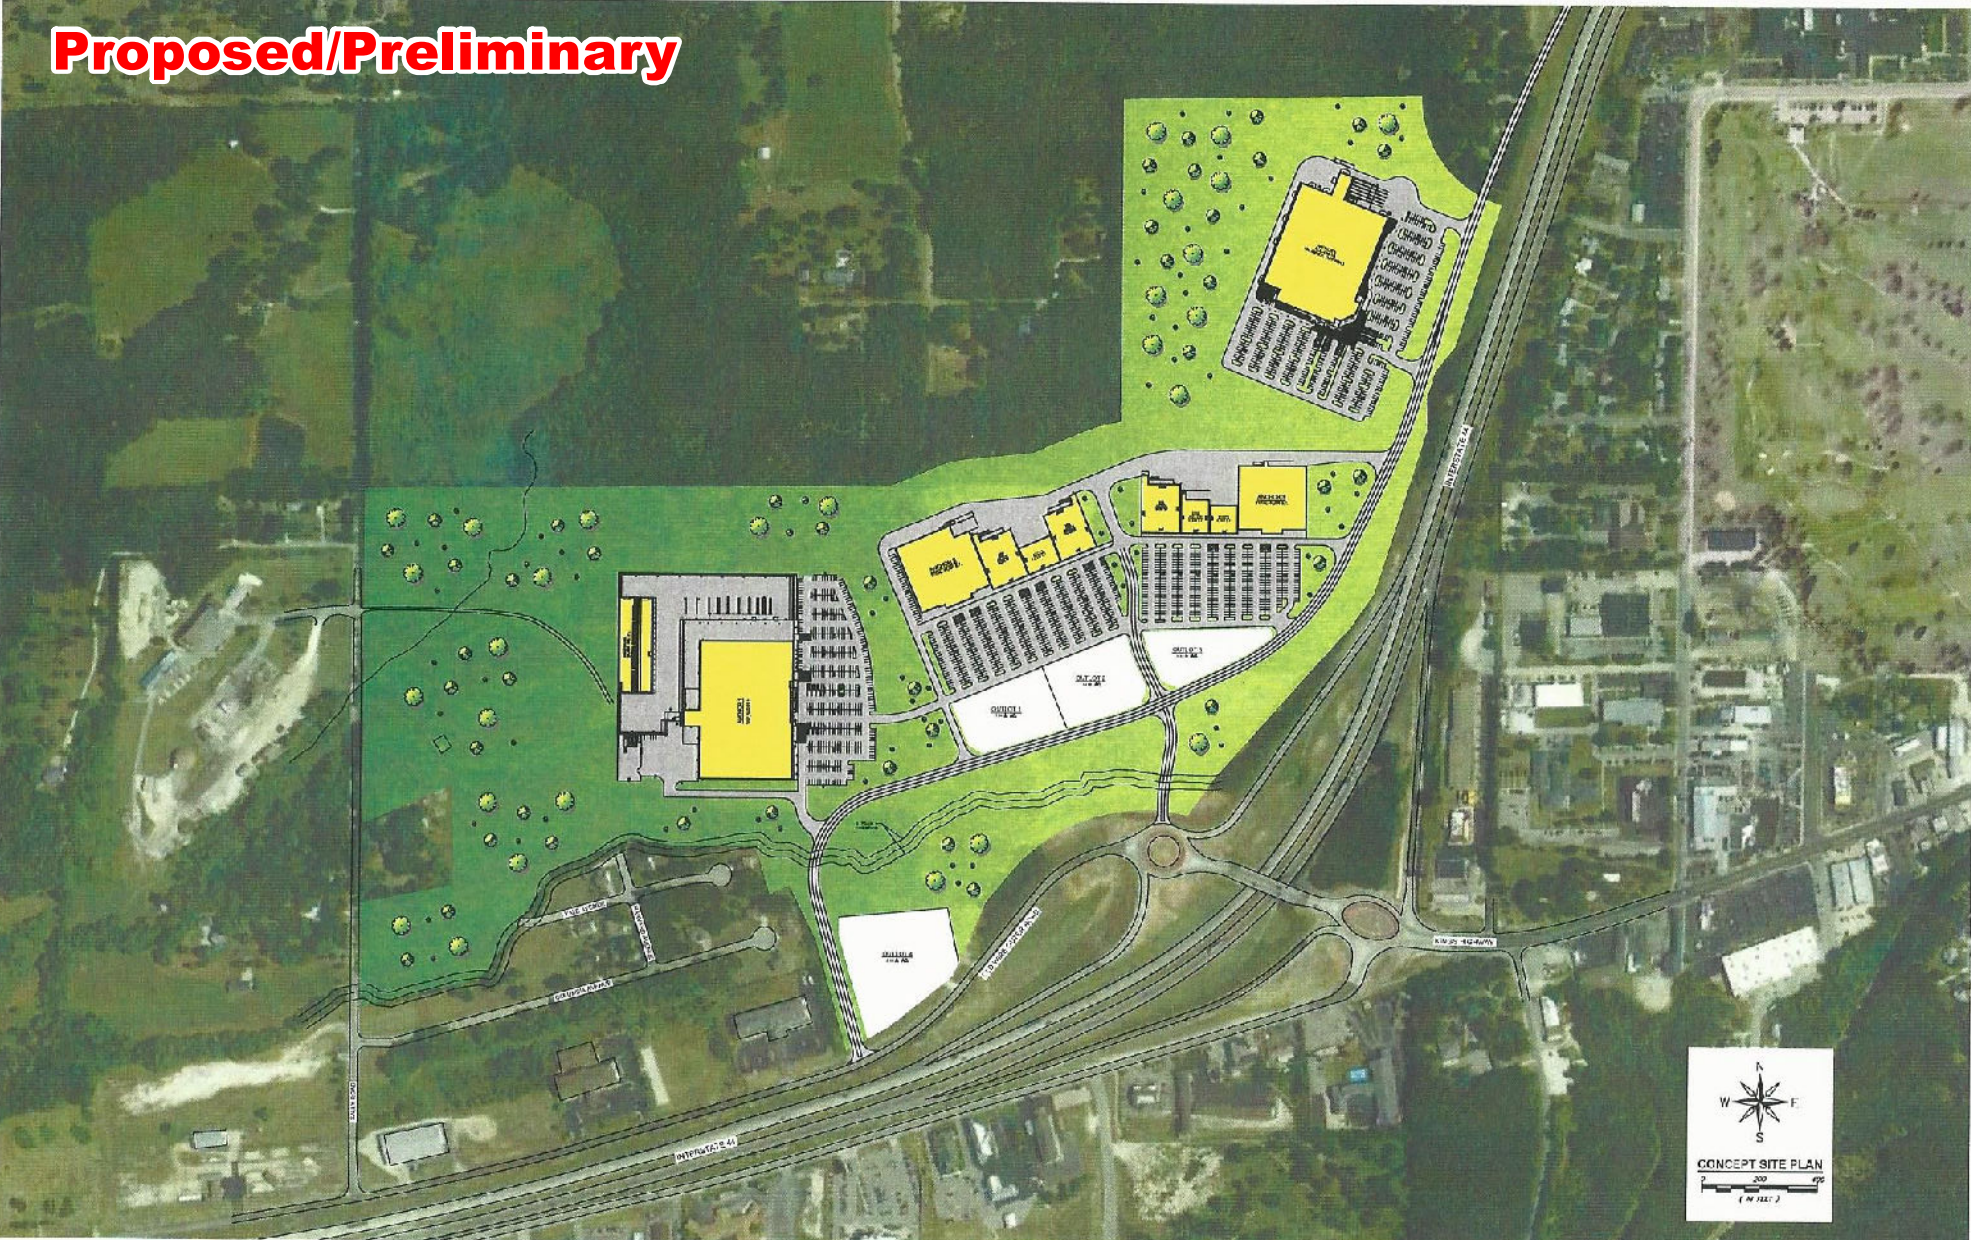

Proposed/Preliminary

**WESTSIDE
MARKETPLACE**

N
W E
S
CONCEPT SITE PLAN
0 200 400
FEET
(1" = 40')